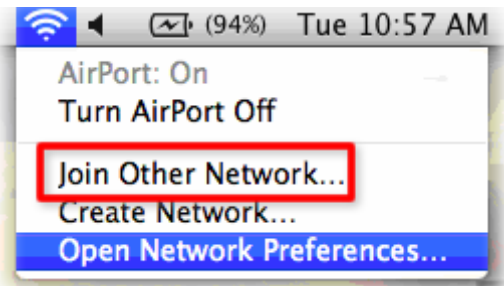

## 2. Set SSID, TP-Wlan

**Note: make sure your browser pop-up blocker is disabled**

- i. Select the "Wireless" icon and click on "Join Other Network"

- ii. For the Network Name enter "TP-Wlan"
- iii. Leave Security as "None" and select the "Add" button