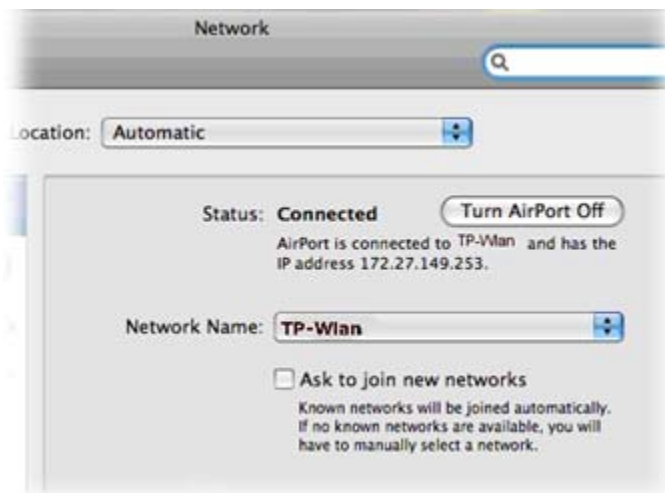

## 2. Set SSID, TP-Wlan

**Note: make sure your browser pop-up blocker is disabled**

- i. Select the "Wireless" icon and click on "Join Other Network"

- ii. For the Network Name enter "TP-Wlan"
- iii. Leave Security as "None" and select the "Add" button

To verify a successful setup:

- i. From Apple menu, select "System Preferences"
- ii. Under the "Internet & Network" section of the view menu, select "Network"
- iii. Your Network status should be "Connected" and there should be an assigned IP address