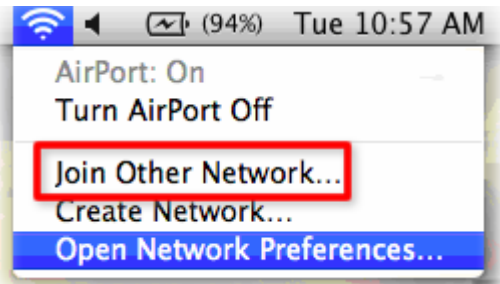

- vi. Click "OK" to save settings
- vii. Click "OK" to close Options

2. Set SSID, TP-Wlan

Note: make sure your browser pop-up blocker is disabled

- i. Select the "Wireless" icon and click on "Join Other Network"

- ii. For the Network Name enter "TP-Wlan"
- iii. Leave Security as "None" and select the "Add" button

To verify a successful setup:

- i. From Apple menu, select "System Preferences"
- ii. Under the "Internet & Network" section of the view menu, select "Network"
- iii. Your Network status should be "Connected" and there should be an assigned IP address