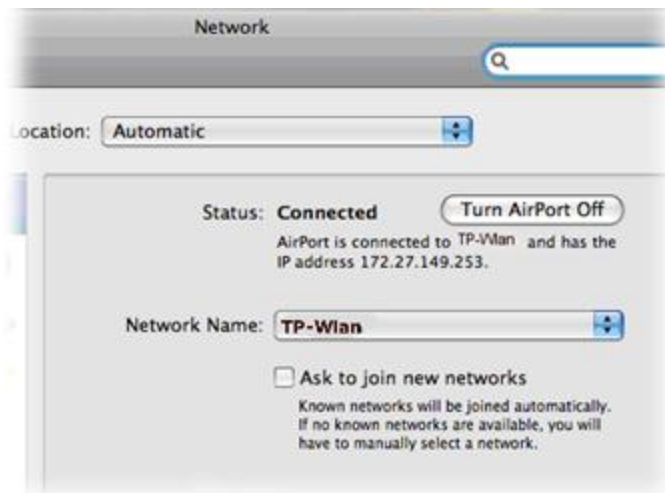

- vi. Click "OK" to save settings
- vii. Click "OK" to close Options

2. Set SSID, TP-Wlan

Note: make sure your browser pop-up blocker is disabled

- i. Select the "Wireless" icon and click on "Join Other Network"

- ii. For the Network Name enter "TP-Wlan"
- iii. Leave Security as "None" and select the "Add" button

To verify a successful setup:

- i. From Apple menu, select "System Preferences"
- ii. Under the "Internet & Network" section of the view menu, select "Network"
- iii. Your Network status should be "Connected" and there should be an assigned IP address