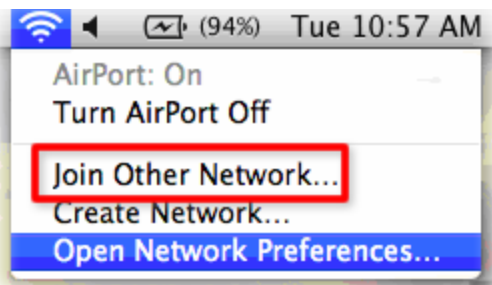

## 2. Set SSID, TP-Wlan

**Note: make sure your browser pop-up blocker is disabled**

- i. ensure "AirPort" is turned on
- ii. Select the "Wireless" icon and click on "Join Other Network"

- iii. For the Network Name enter "TP-Wlan"
- iv. Leave Security as "None" and select the "Add" button