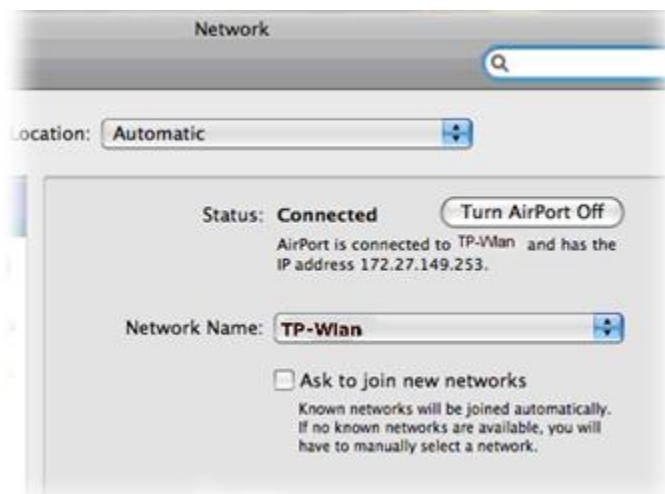

## 2. Set SSID, TP-Wlan

**Note: make sure your browser pop-up blocker is disabled**

- i. ensure "AirPort" is turned on
- ii. Select the "Wireless" icon and click on "Join Other Network"

- iii. For the Network Name enter "TP-Wlan"
- iv. Leave Security as "None" and select the "Add" button

To verify a successful setup:

- i. select "Open Network Preferences..." from the Apple wireless menu
- ii. Your Network status should be "Connected" and there should be an assigned IP address