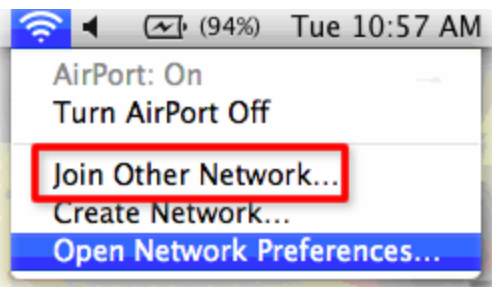

- vi. Click "OK" to save settings
- vii. Click "OK" to close Options

2. Set SSID, TP-Wlan

Note: make sure your browser pop-up blocker is disabled

- i. ensure "AirPort" is turned on
- ii. Select the "Wireless" icon and click on "Join Other Network"

- iii. For the Network Name enter "TP-Wlan"
- iv. Leave Security as "None" and select the "Add" button

To verify a successful setup:

- i. select "Open Network Preferences..." from the Apple wireless menu
- ii. Your Network status should be "Connected" and there should be an assigned IP address