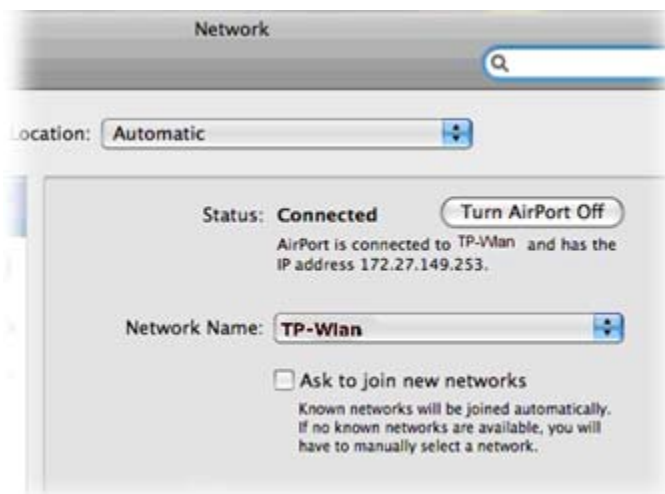

- vi. Click "OK" to save settings
- vii. Click "OK" to close Options

2. Set SSID, TP-Wlan

Note: make sure your browser pop-up blocker is disabled

- i. ensure "AirPort" is turned on
- ii. Select the "Wireless" icon and click on "Join Other Network"

- iii. For the Network Name enter "TP-Wlan"
- iv. Leave Security as "None" and select the "Add" button

To verify a successful setup:

- i. select "Open Network Preferences..." from the Apple wireless menu
- ii. Your Network status should be "Connected" and there should be an assigned IP address